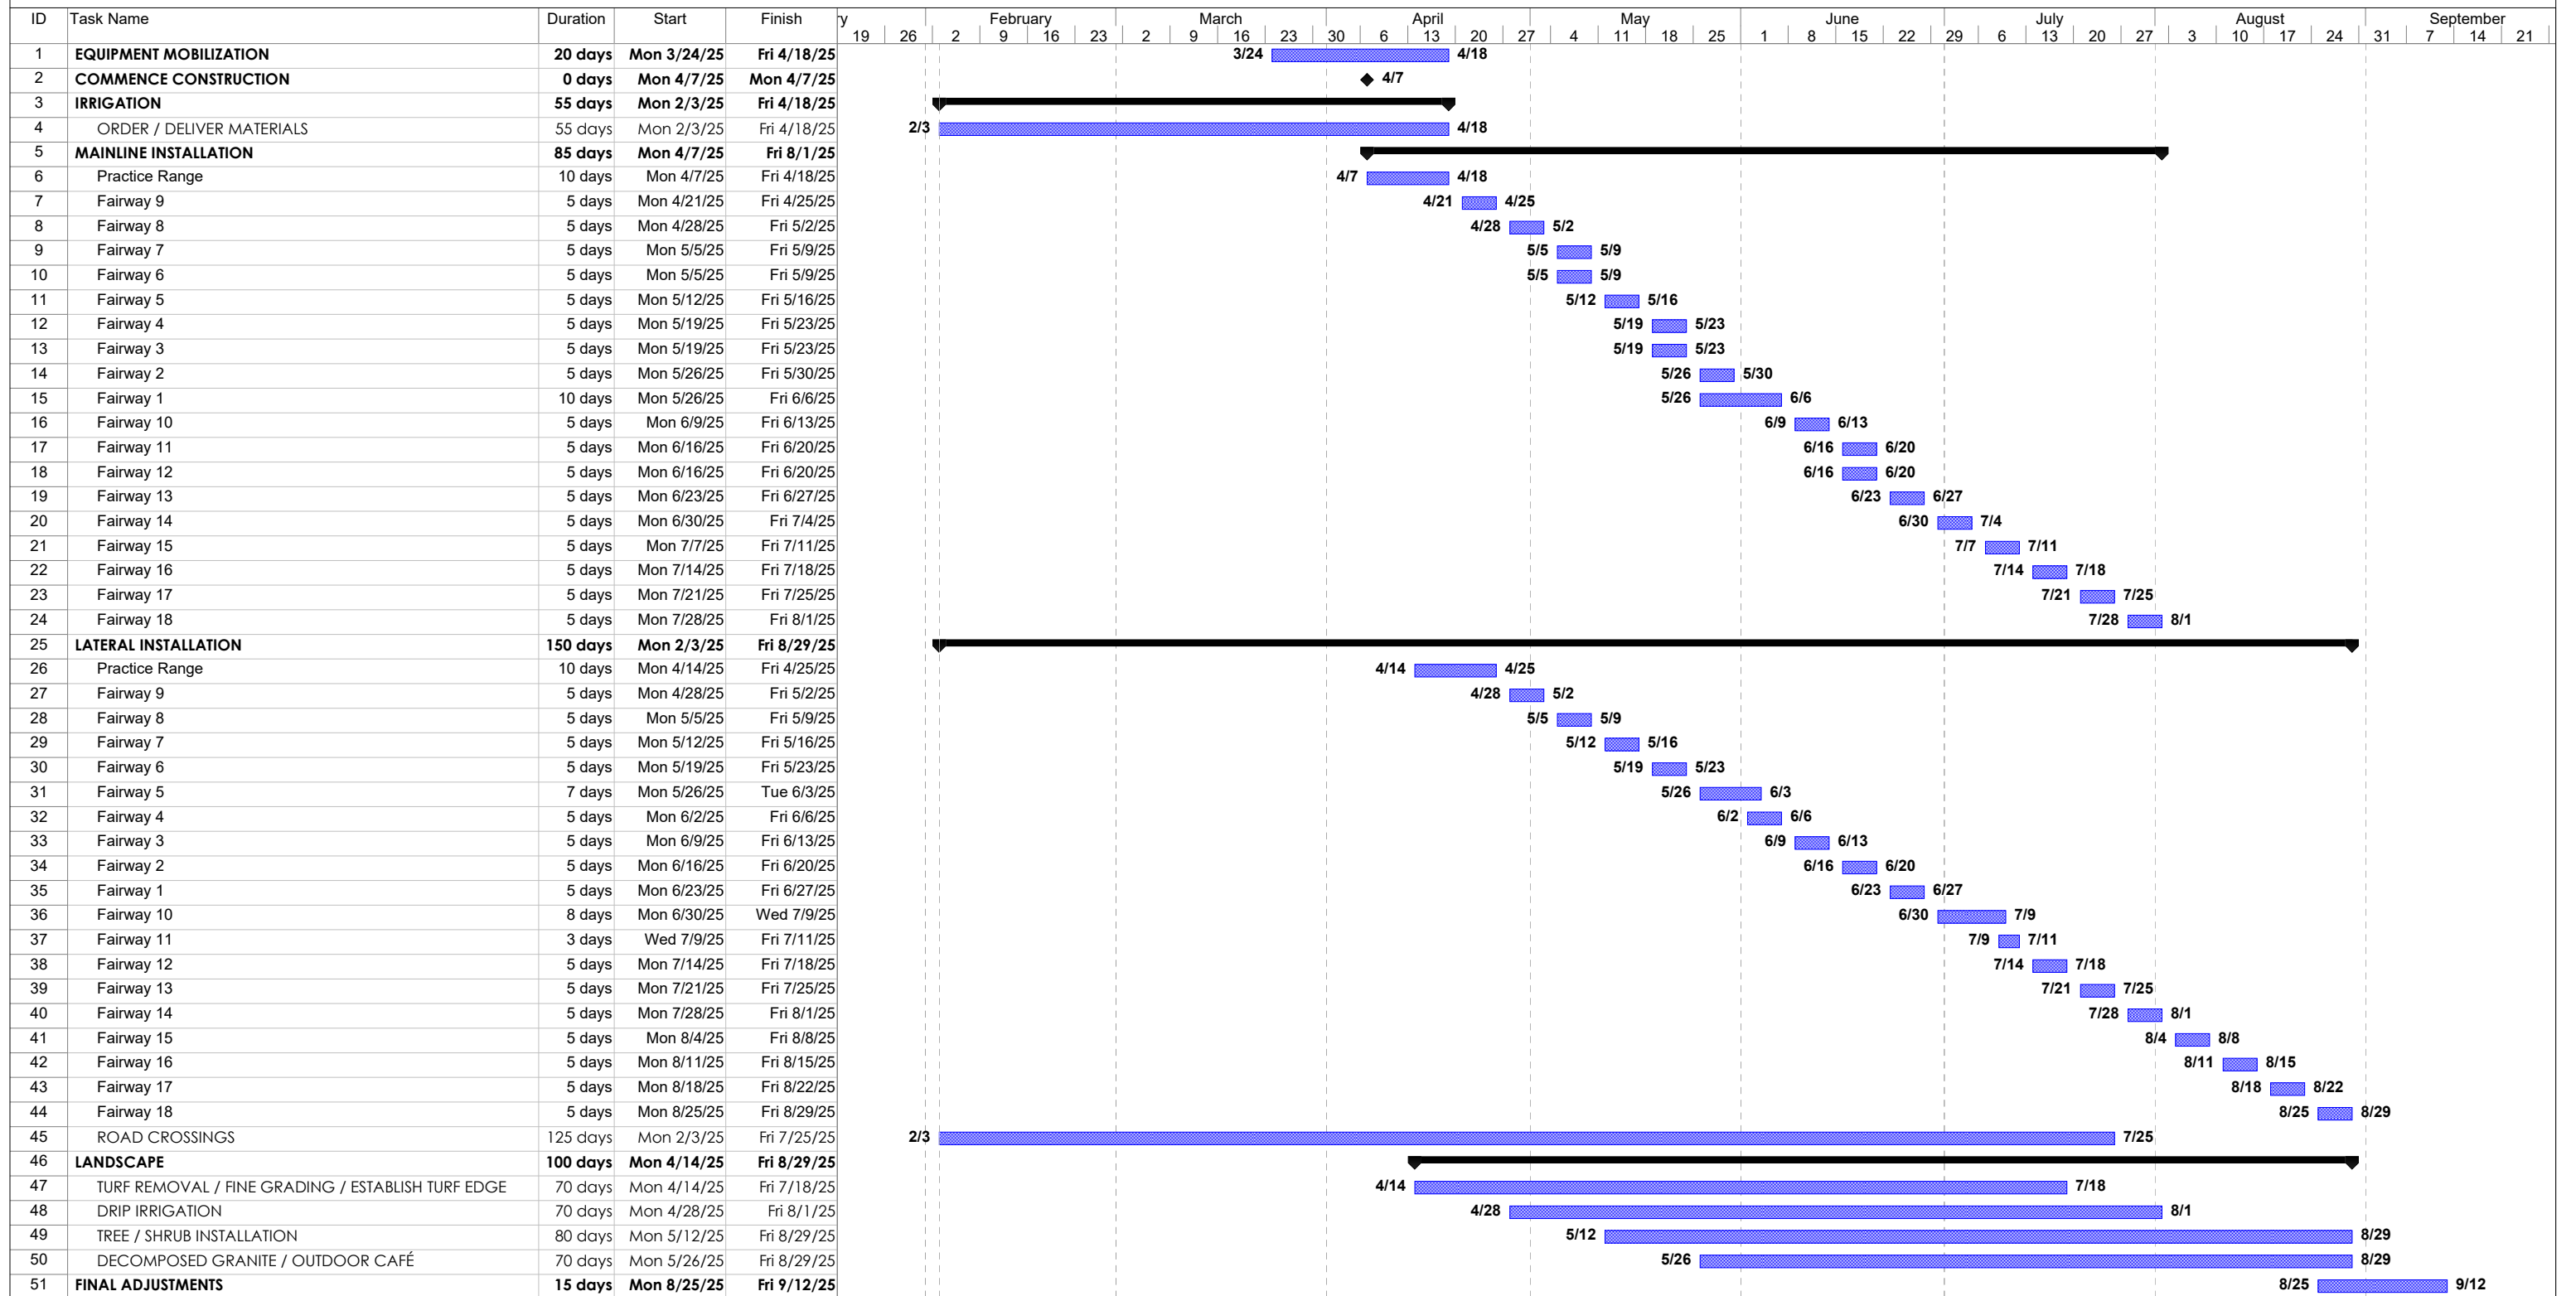

**PRELIMINARY CONSTRUCTION SCHEDULE  
RCSCW ECHO MESA - SUN CITY WEST, AZ**

Task		Rolled Up Milestone		Project Summary		Inactive Milestone		Manual Summary Rollup		External Tasks	
Milestone		Rolled Up Progress		Group By Summary		Inactive Summary		Manual Summary		External Milestone	
Summary		Split		Inactive Task		Manual Task		Start-only		Progress	
Rolled Up Task		External Tasks		Inactive Milestone		Duration-only		Finish-only		Deadline	