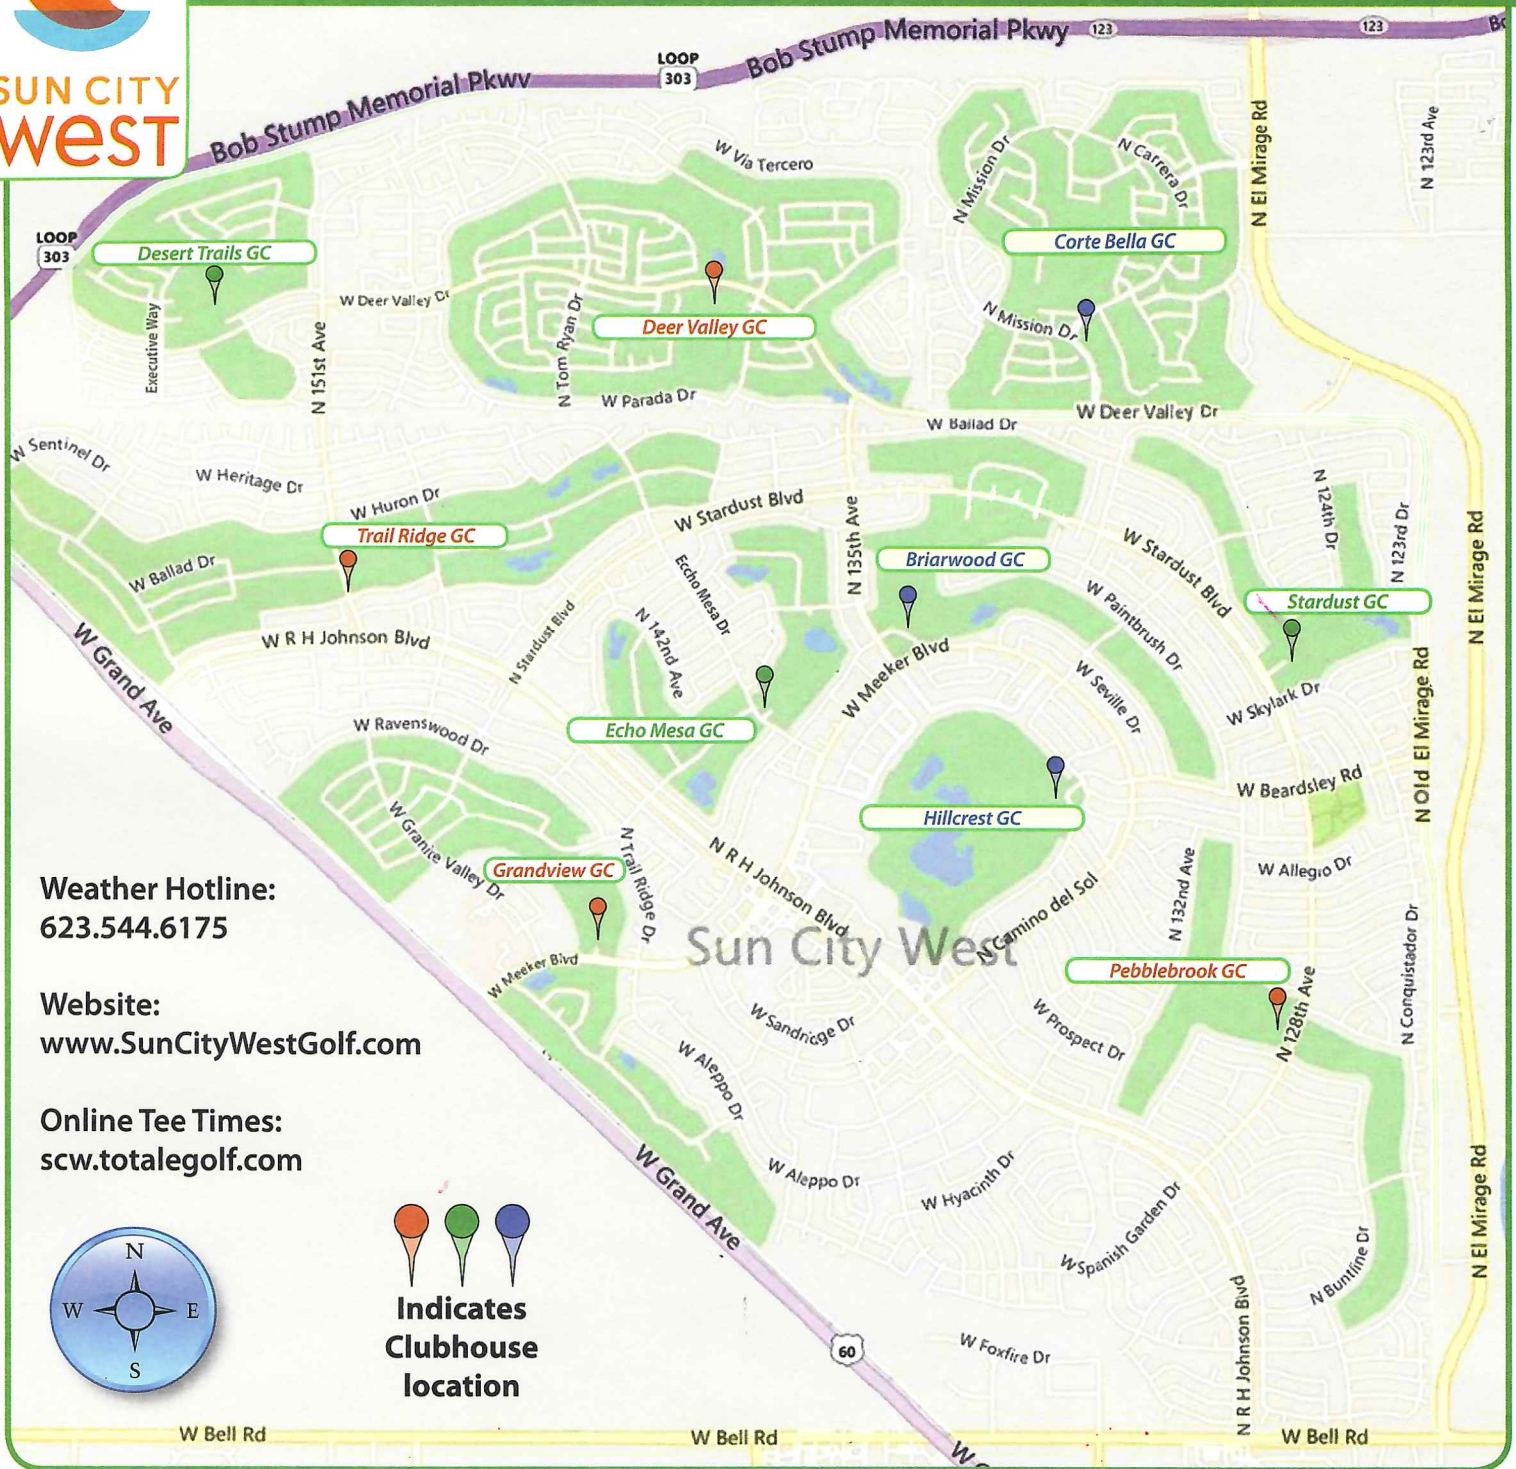

Golf Courses in Sun City West, Arizona

Weather Hotline:
623.544.6175

Website:
www.SunCityWestGolf.com

Online Tee Times:
scw.totalegolf.com

Indicates
Clubhouse
location

RCSCW Courses

R - Regulation **E** - Executive

Deer Valley - R
13975 W Deer Valley Drive
623-544-6016

Desert Trails - E
22525 N Executive Way
623-544-6017

Echo Mesa - E
20349 N Echo Mesa Drive
623-544-6014

Grandview - R
14260 W Meeker Blvd.
623-544-6013

Pebblebrook - R
18836 N 128th Ave.
623-544-6010

Stardust - E
12702 W Stardust Blvd.
623-544-6012

Trail Ridge - R
21021 N 151st Ave.
623-544-6015

Other Courses / Clubs

Hillcrest GC
20002 N Star Ridge Dr.
(623) 584-1500

Briarwood GC
20800 N 135th Ave.
(623) 584-5600

Corte Bella GC
22129 N Mission Dr.
(623) 556-8951