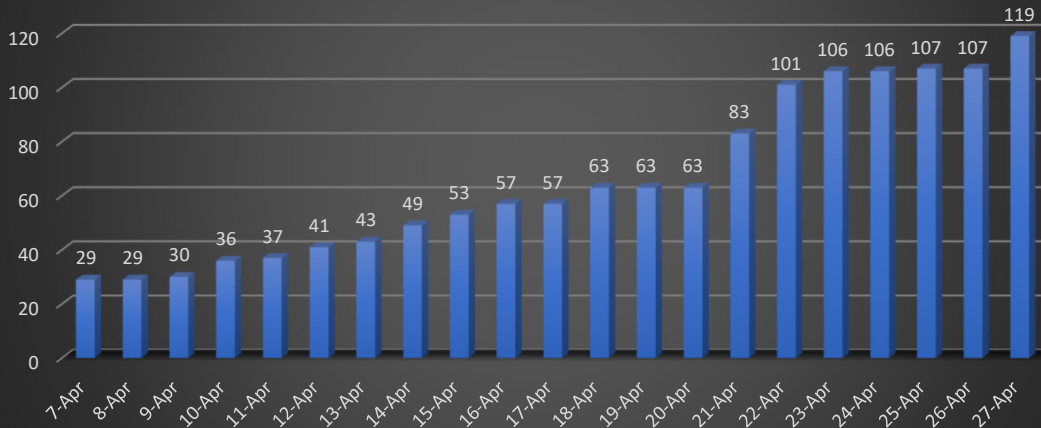

Maricopa County Covid-19 Confirmed Cases Since April 7, 2020

Maricopa County Covid-19 Confirmed Cases 65 Years and Over

Maricopa County Covid-19 Deaths > age 65 Since April 7, 2020

Maricopa County Covid-19 Deaths All Ages Since April 7, 2020

Maricopa County Covid-19 Deaths All Ages Since April 7, 2020