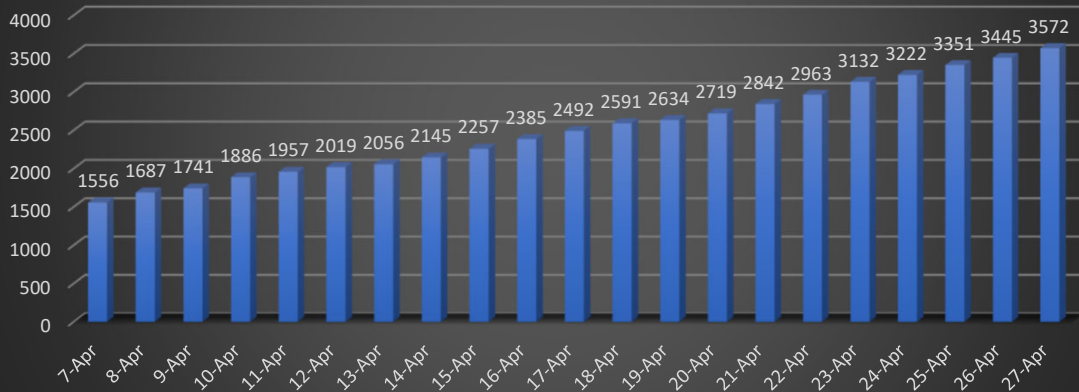

Maricopa County Covid-19 Confirmed Cases Since April 7, 2020

Maricopa County Covid-19 Confirmed Cases 65 Years and Over

Maricopa County Covid-19 Deaths > age 65 Since April 7, 2020

Maricopa County Covid-19 Deaths All Ages Since April 7, 2020

Maricopa County Covid-19 Deaths All Ages Since April 7, 2020