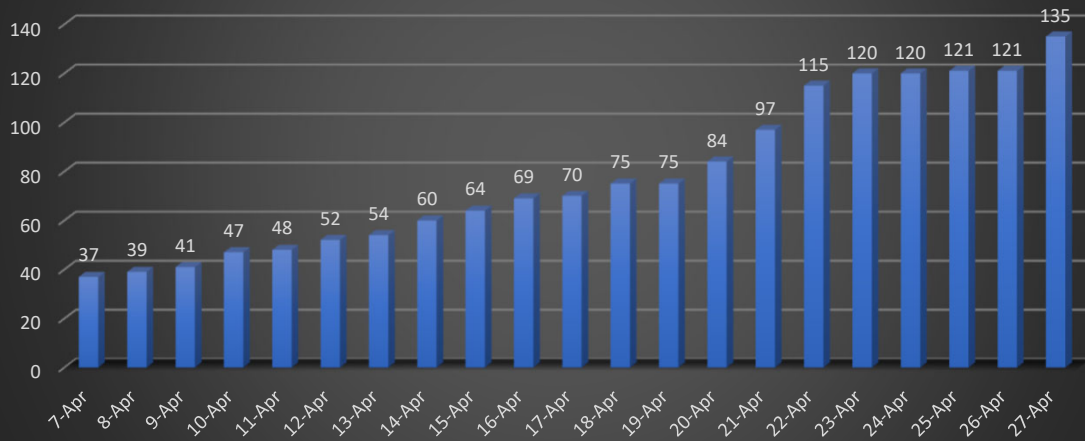

Maricopa County Covid-19 Confirmed Cases Since April 7, 2020

Maricopa County Covid-19 Confirmed Cases 65 Years and Over

Maricopa County Covid-19 Deaths > age 65 Since April 7, 2020

Maricopa County Covid-19 Deaths All Ages Since April 7, 2020

Maricopa County Covid-19 Deaths All Ages Since April 7, 2020