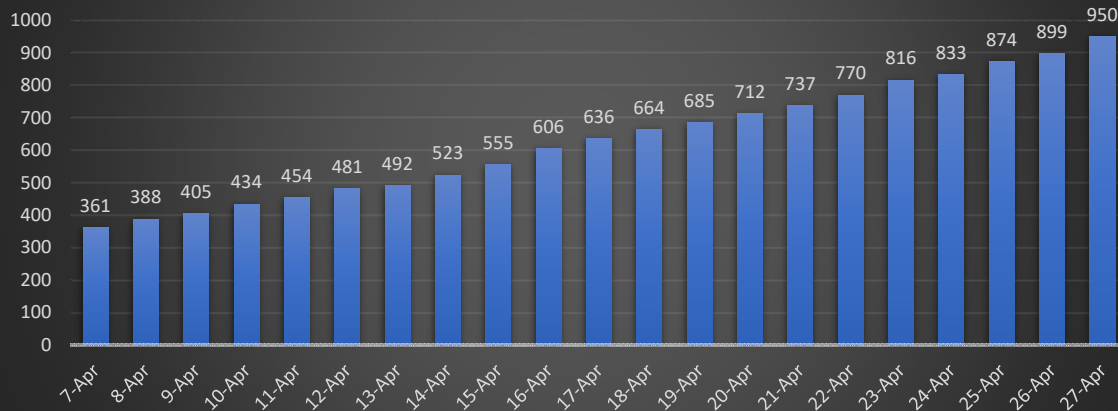

Maricopa County Covid-19 Confirmed Cases Since April 7, 2020

Maricopa County Covid-19 Confirmed Cases 65 Years and Over

Maricopa County Covid-19 Deaths > age 65 Since April 7, 2020

Maricopa County Covid-19 Deaths All Ages Since April 7, 2020

Maricopa County Covid-19 Deaths All Ages Since April 7, 2020